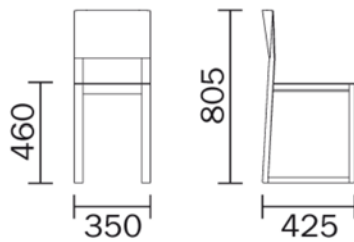

PEDRALI®
THE ITALIAN ESSENCE

BRERA 380

DESIGN:
PEDRALI R&D

Small and comfortable just as the bars and restaurants of the picturesque Milan district. Chair with solid oak structure, seat and back in sandwich panel. Bleached oak, wenge or light grey stained finish.

The mark of
responsible forestry
FSC® C114358

TECHNICAL DETAILS